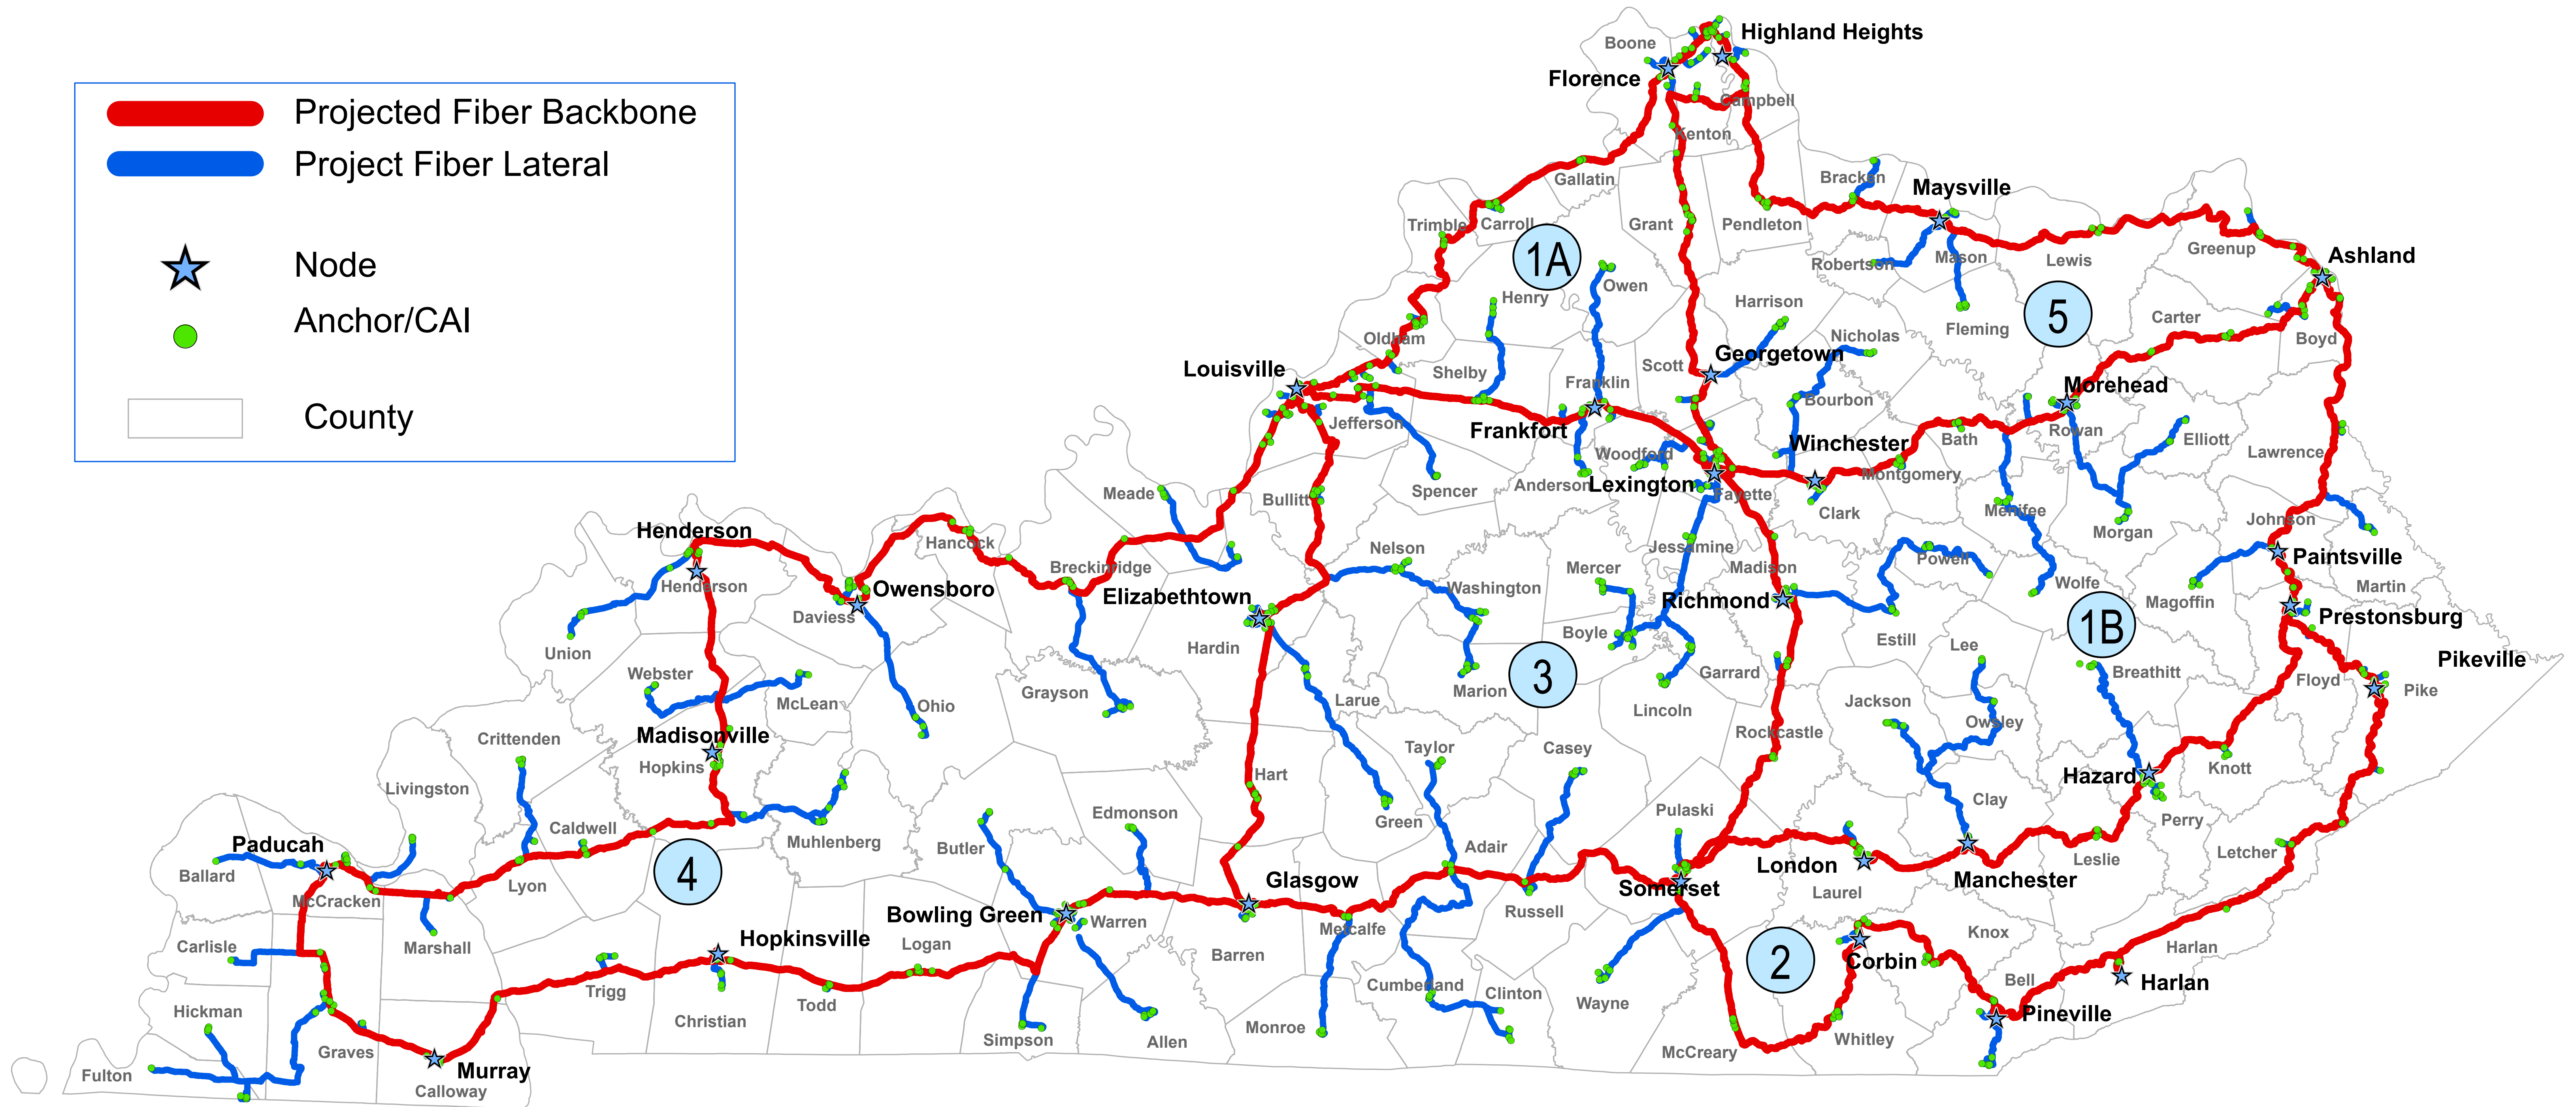

KCNA

Kentuckywired

- Projected Fiber Backbone
- Project Fiber Lateral
- Node
- Anchor/CAI
- County

FIBER MAP